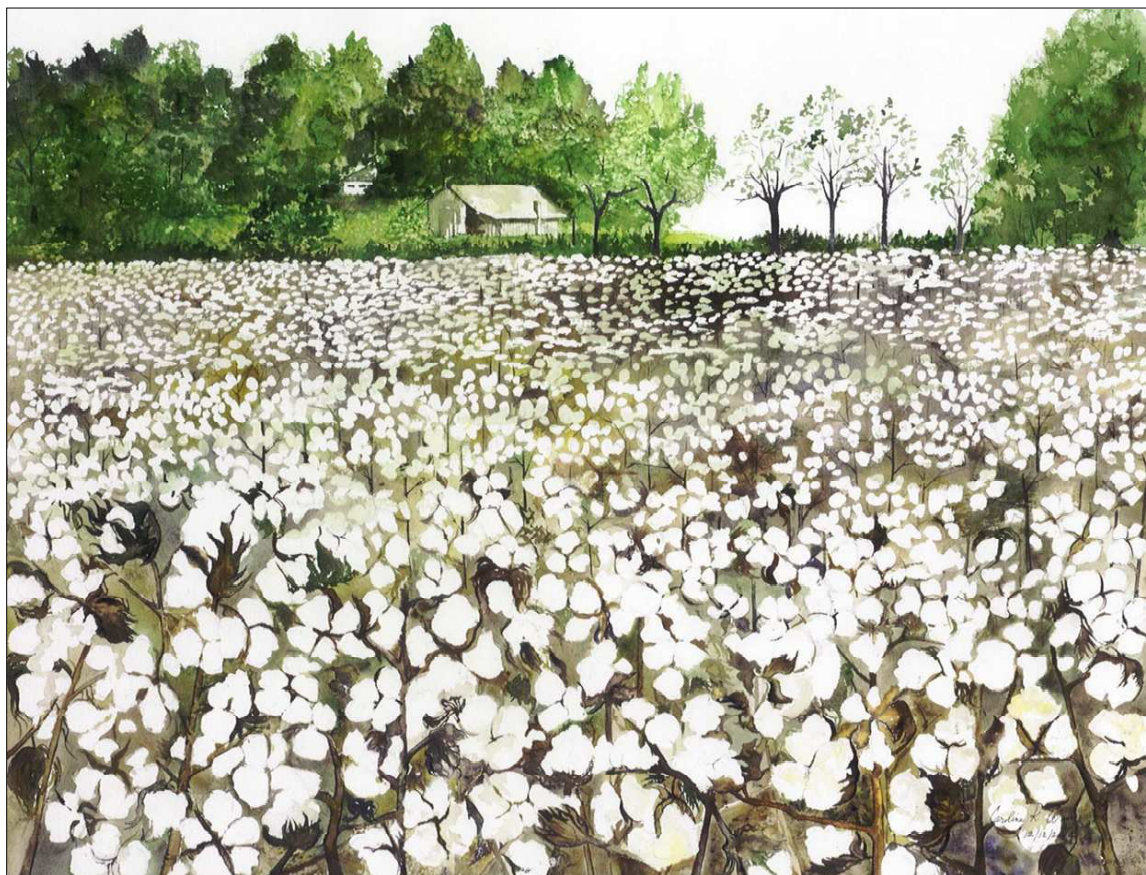

Huntsville Cotton Fields